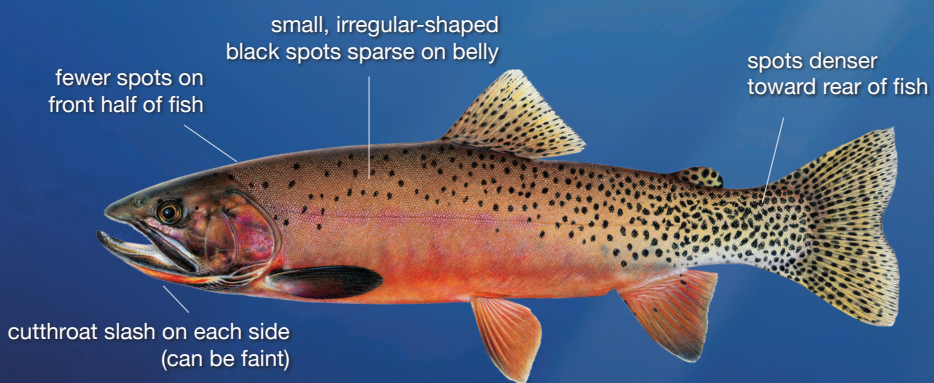

ATTENTION FLATHEAD LAKE ANGLERS

Montana's native species need your help.
Please learn to identify these fish.

NATIVES

NON-NATIVES

Salish: *Ł?ay* (small) *Aáy* (large) Kootenai: *Tuhʉ*
Bull Trout (Threatened)

Lake Trout (Introduced in 1905)

Salish: *Łpipst* (small) *Pist* (large) Kootenai: *Qustit'*
Westslope Cutthroat Trout (Species of Special Concern)

Rainbow Trout (Introduced)

Salish: *Łxʷyú* (small) *Xʷyú* (large) Kootenai: *Matit'*
Mountain Whitefish