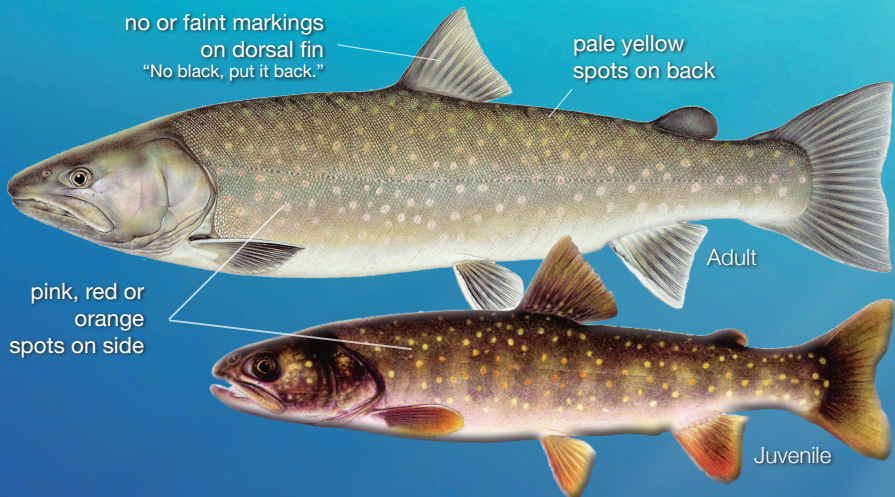

ATTENTION FLATHEAD LAKE ANGLERS

Montana's native species need your help.
Please learn to identify these fish.

NATIVES

NON-NATIVES

Salish: *Ł?ay* (small) *Aáy* (large) Kootenai: *Tuhʉ*
Bull Trout (Threatened)

Lake Trout (Introduced in 1905)

Salish: *Łpipst* (small) *Pist* (large) Kootenai: *Qustit'*
Westslope Cutthroat Trout (Species of Special Concern)

Rainbow Trout (Introduced)

Salish: *Łxʷyú* (small) *Xʷyú* (large) Kootenai: *Matit'*
Mountain Whitefish