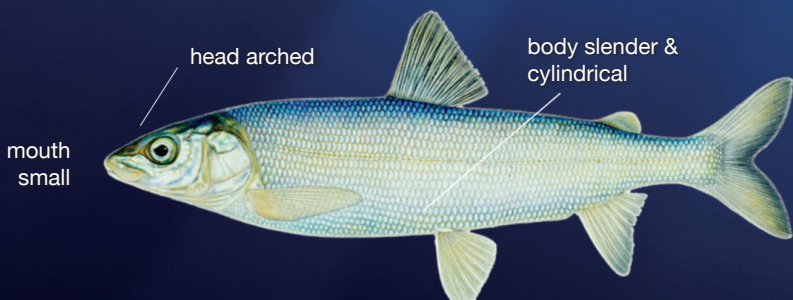

ATTENTION FLATHEAD LAKE ANGLERS

Montana's native species need your help.
Please learn to identify these fish.

NATIVES

NON-NATIVES

Salish: *Ł?ay* (small) *Aáy* (large) Kootenai: *Tuhʉ*
Bull Trout (Threatened)

Lake Trout (Introduced in 1905)

Salish: *Łpipst* (small) *Pist* (large) Kootenai: *Qustit'*
Westslope Cutthroat Trout (Species of Special Concern)

Rainbow Trout (Introduced)

Salish: *Łxʷyú* (small) *Xʷyú* (large) Kootenai: *Matit'*
Mountain Whitefish