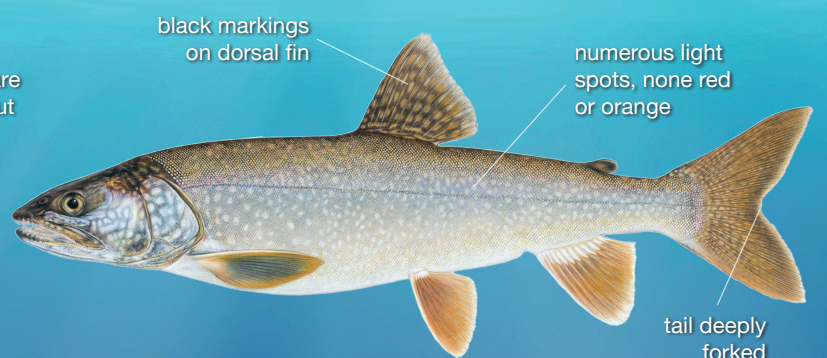

ATTENTION FLATHEAD LAKE ANGLERS

Montana's native species need your help.
Please learn to identify these fish.

NATIVES

NON-NATIVES

Salish: *Ł?ay* (small) *Aáy* (large) Kootenai: *Tuhʉ*
Bull Trout (Threatened)

Lake Trout (Introduced in 1905)

Salish: *Łpipst* (small) *Pist* (large) Kootenai: *Qustit'*
Westslope Cutthroat Trout (Species of Special Concern)

Rainbow Trout (Introduced)

Salish: *Łxʷyú* (small) *Xʷyú* (large) Kootenai: *Matit'*
Mountain Whitefish