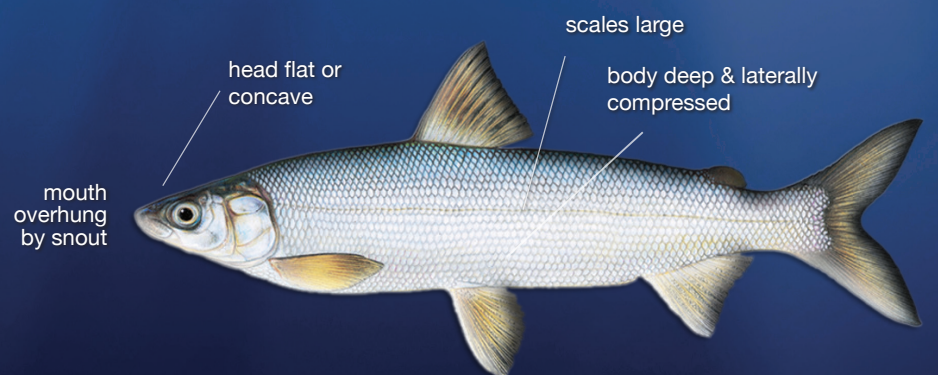

Lake Trout (Introduced in 1905)

Salish: *Łpipst* (small) *Pist* (large) Kootenai: *Qustit'*
Westslope Cutthroat Trout (Species of Special Concern)

Rainbow Trout (Introduced)

Salish: *Łxʷyú* (small) *Xʷyú* (large) Kootenai: *Matit'*
Mountain Whitefish