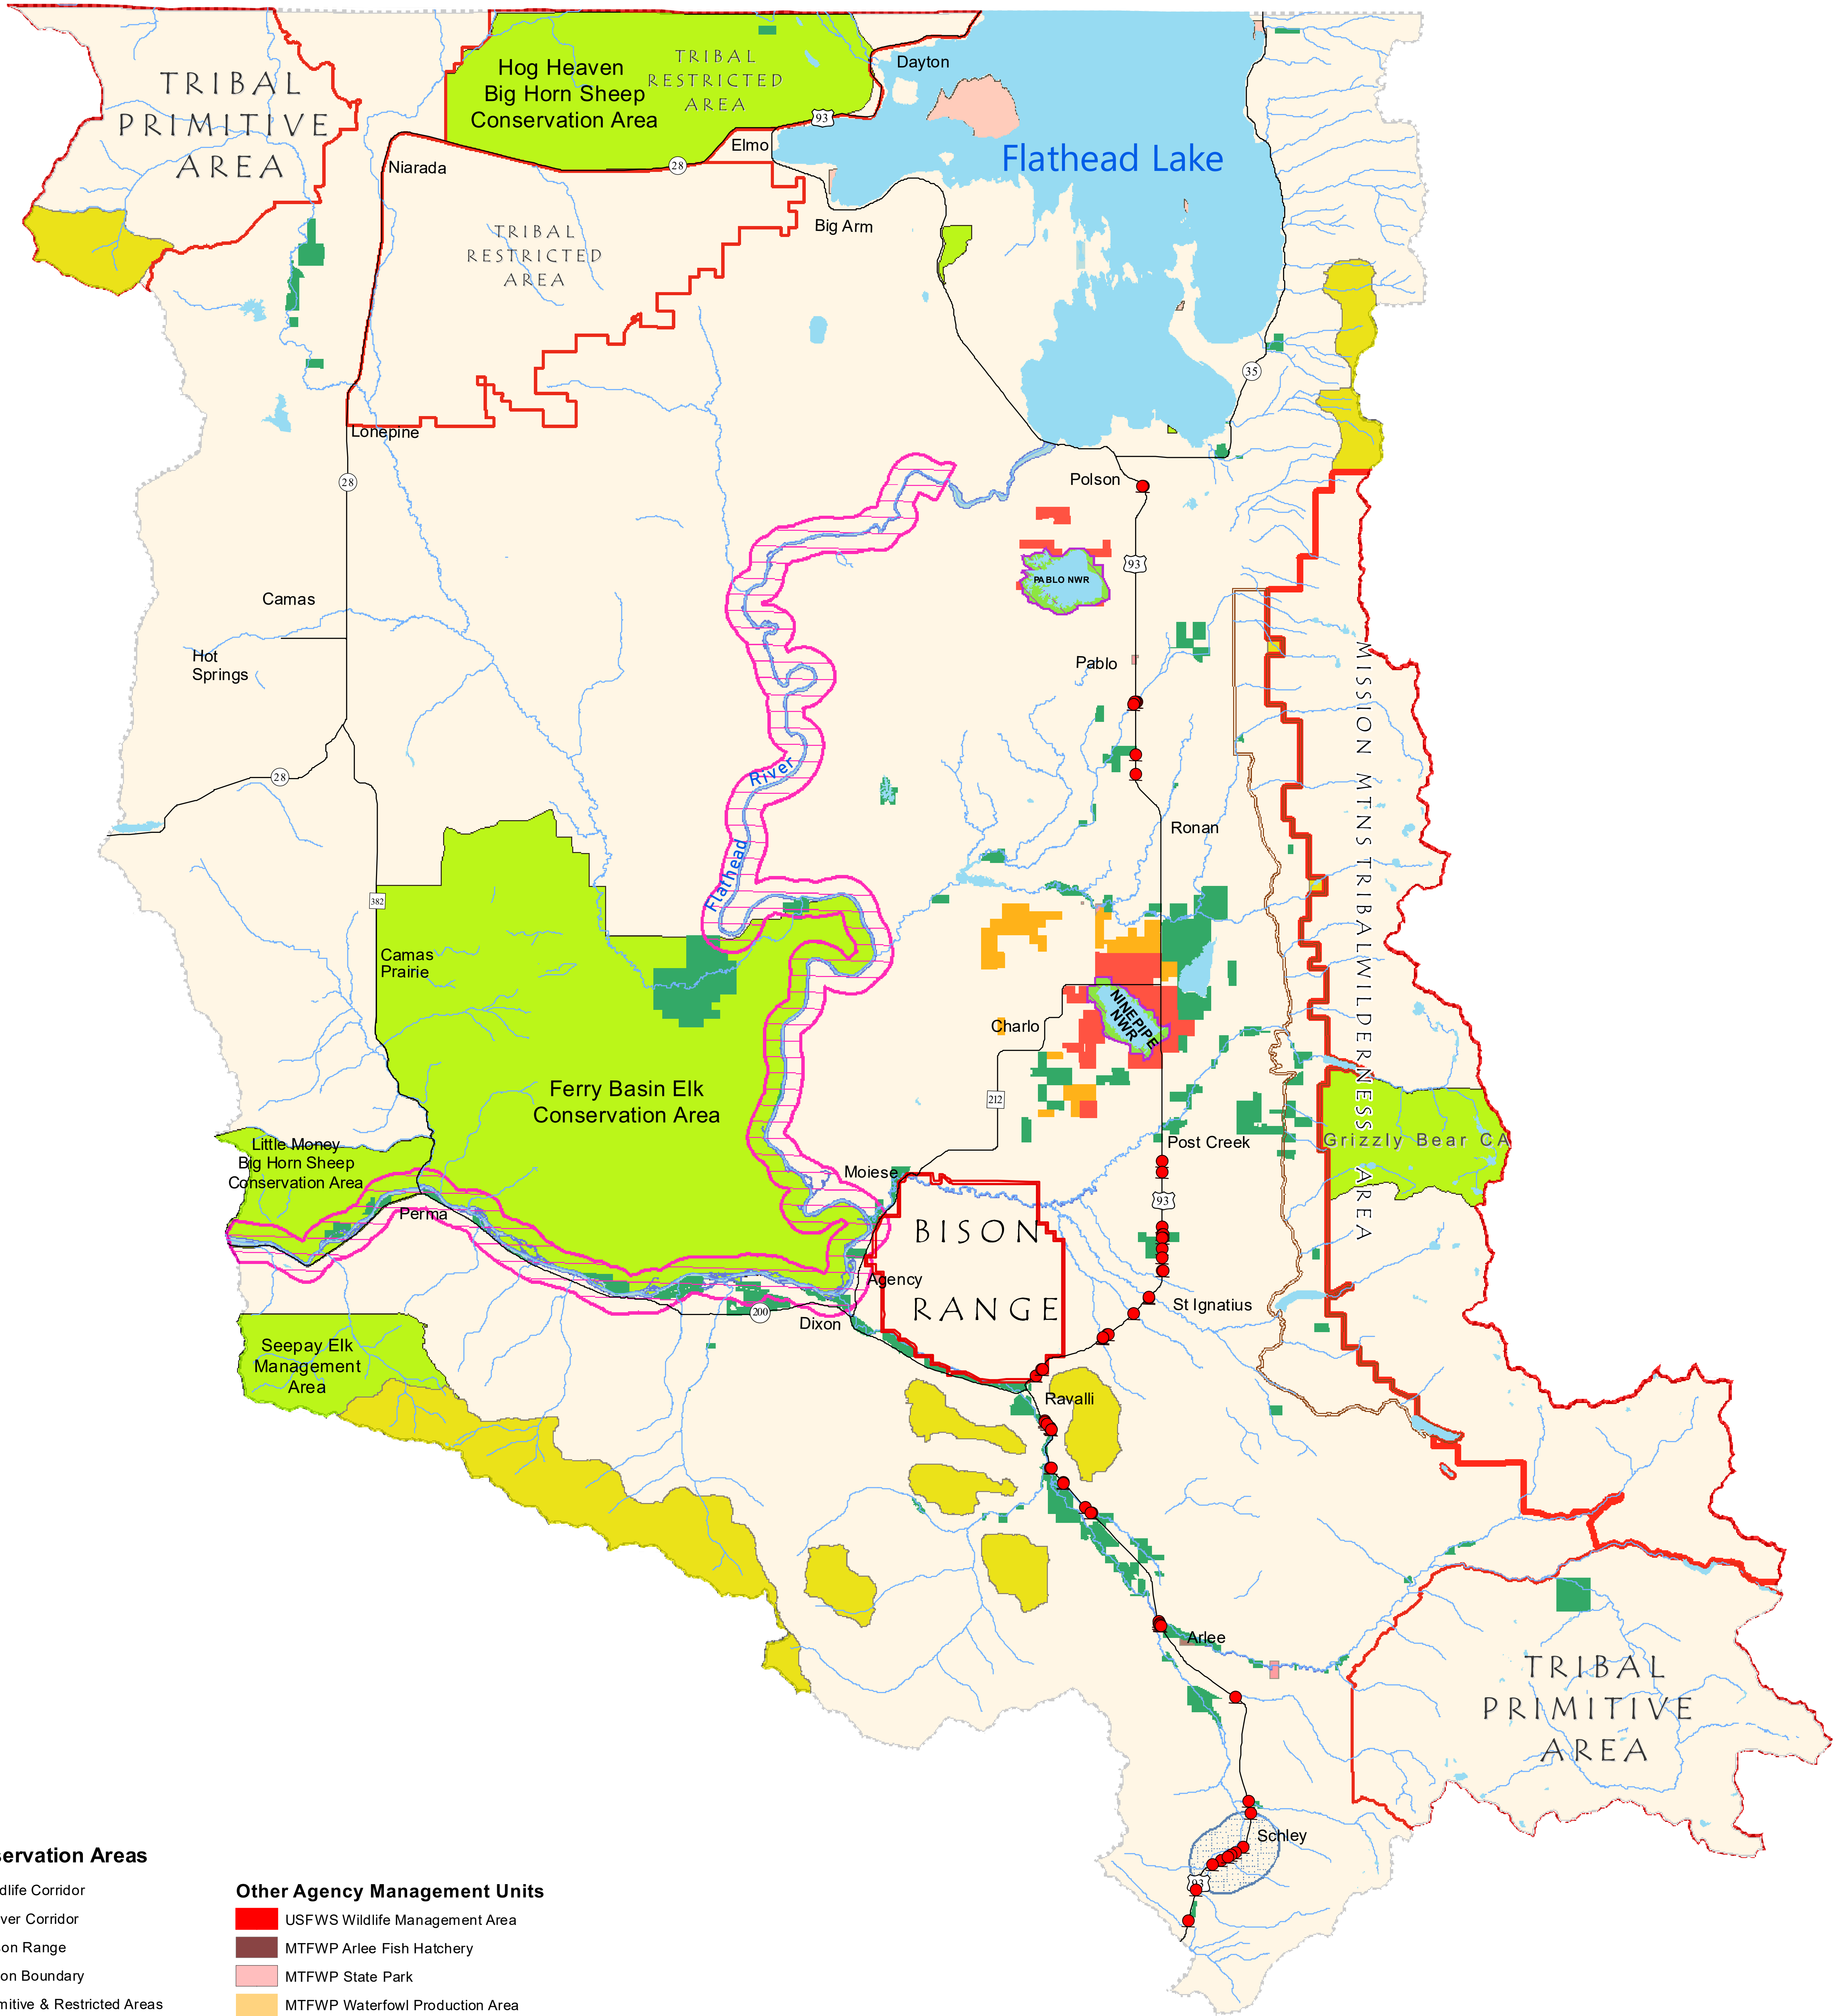

Wildlife Conservation and Management Areas on the Flathead Nation

Tribal Conservation Areas

- Major Wildlife Corridor
- Scenic River Corridor
- CSKT Bison Range
- Reservation Boundary
- Tribal Primitive & Restricted Areas
- Tribal Wilderness Buffer Zone
- Tribal Wilderness
- Tribal Fish & Wildlife Mitigation Lands
- Tribal Roadless areas/Proposed Wilderness
- Tribal Wildlife Conservation Areas
- Wildlife Crossings
- Lake
- Streams

Other Agency Management Units

- USFWS Wildlife Management Area
- MTFWP Arlee Fish Hatchery
- MTFWP State Park
- MTFWP Waterfowl Production Area
- Flathead Irrigation Project
- USFWS National Wildlife Refuge
- Safe Harbor Marsh TNC
- USFWS Waterfowl Production Area
- USFWS National Wildlife Refuge
- Main Roads